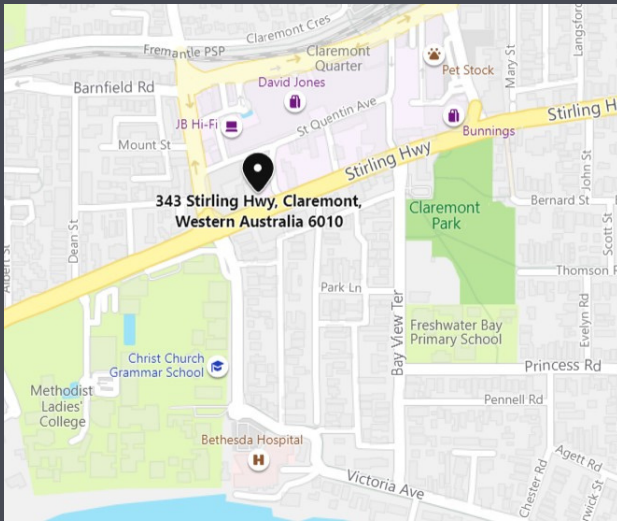

# THE SWAN CENTRE

IS MOVING TO  
**343 STIRLING HWY**  
**CLAREMONT**

FROM 3RD MAY, 2021

343 Stirling Hwy, Claremont WA 6009

P: 9382 8775. E: [reception@swancentre.com.au](mailto:reception@swancentre.com.au)

Please look over page for directions and parking options

### **Claremont Quarter**

(3 hrs free)

### **Typika Carpark**

(1 - 2 hours free)

Please be aware traffic in the area may be heavy during school drop off and pick up times