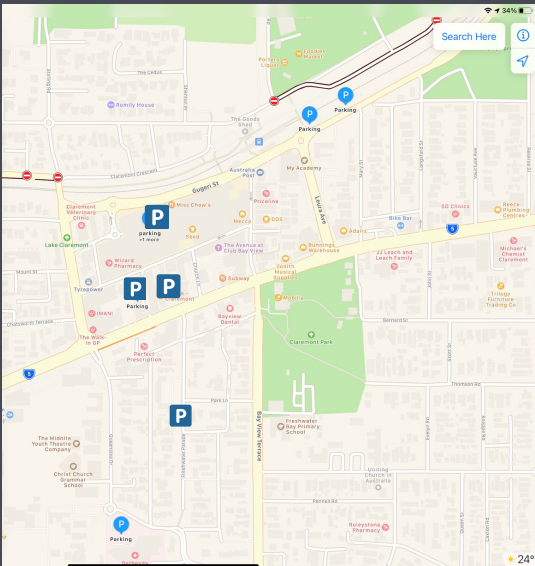

Please look over page for directions and parking options

### **Claremont Quarter**

(3 hrs free)

### **Freshwater Parade**

(2 hours free)

### **Typika Carpark**

(1 - 2 hours free)

Please be aware traffic in the area may be heavy during school drop off and pick up times